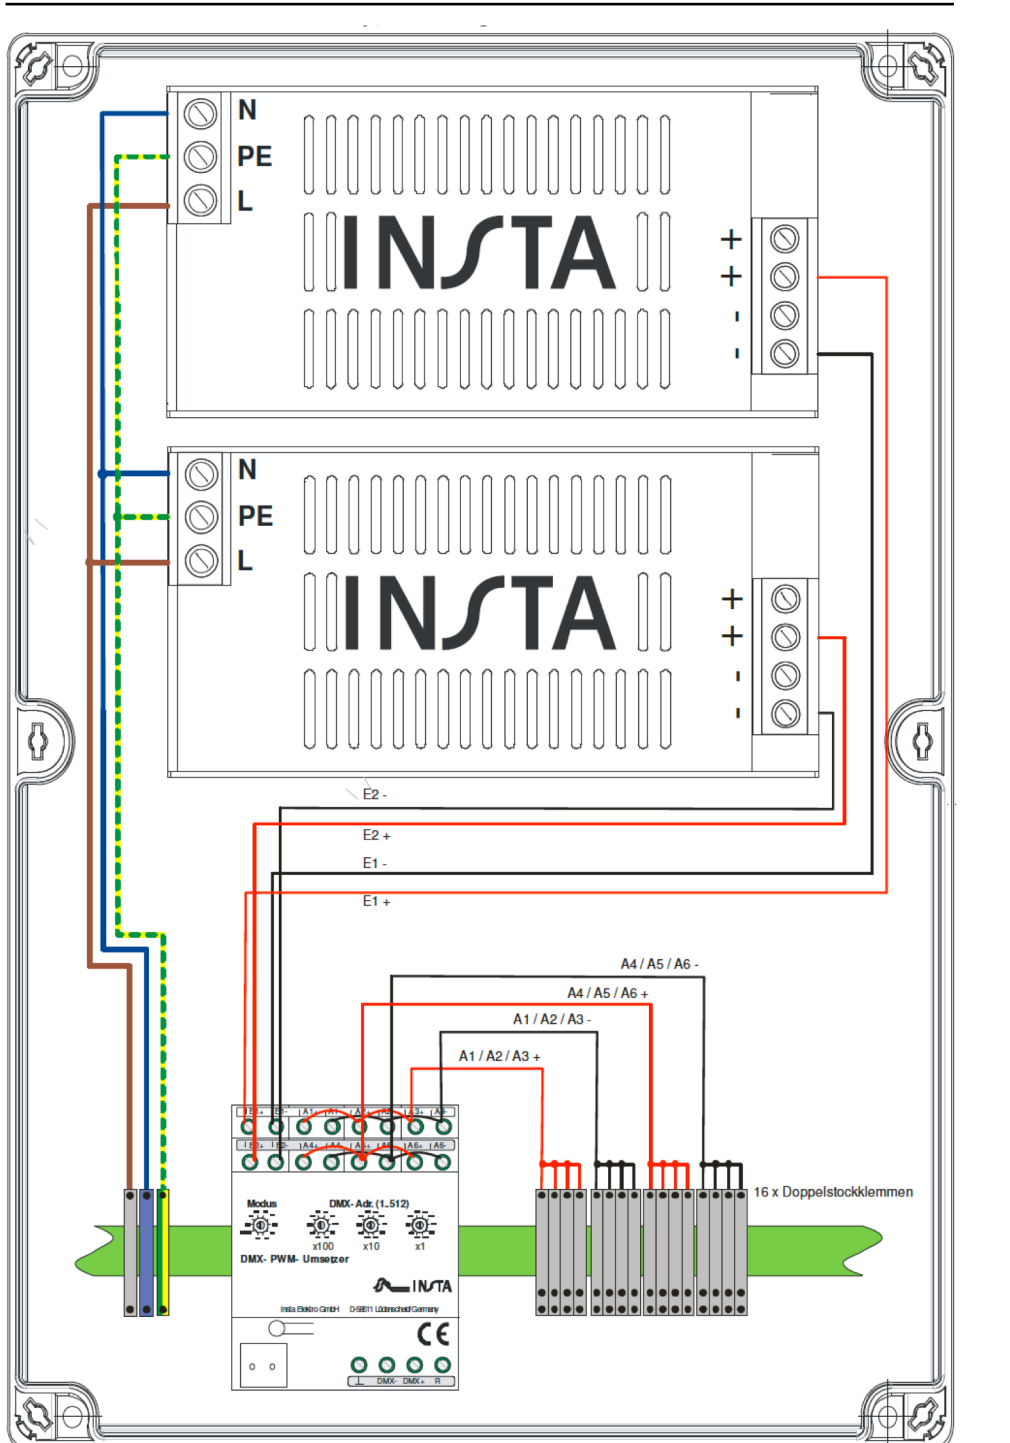

DMX Control Box 2 x120W Exterior

Art. No 38930240

Product features

Technical data

Rated voltage	230 / 240V
Mains frequency	50/60Hz
Power range	0.....120W (x2)
Output	28V
DMX Dimmable	yes
Protection rating	IP66 *
Secondary voltage	28V DC
Ambient temperature a	-10...+45
Housing type	Plastic
Dimensions	300 x 450 x 132 mm
Service life	60,000 hrs

* Supplied with cable glands to enable installed box to comply to IP66.

Image for illustration purpose, customised configuration of cable glands available on request.

DMX Control Box 2 x120W Exterior

Art. No 38930240

Technical data

300mm

450mm